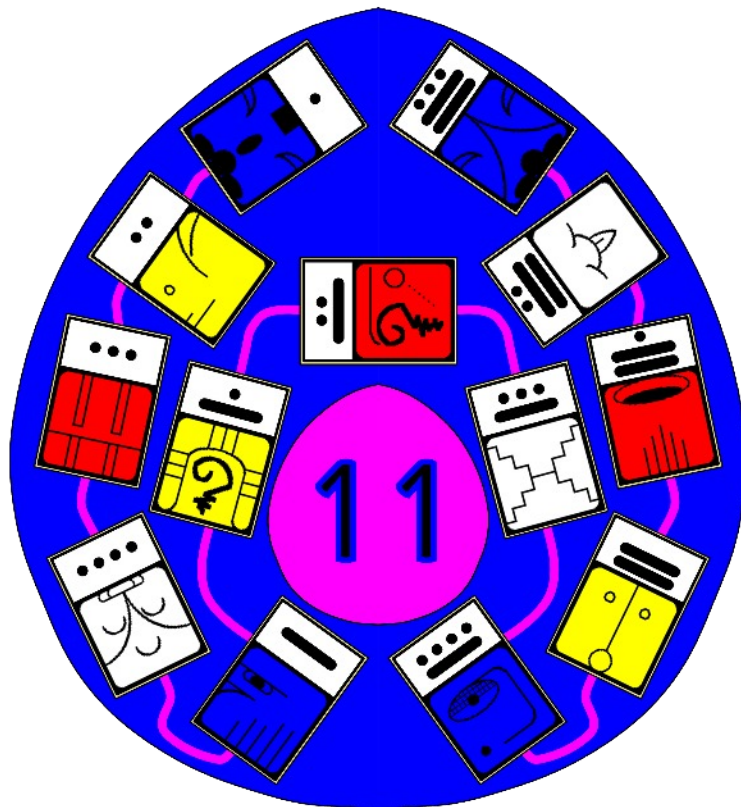

Galactic Mirror	
	Rock Hudson
	Hallie Berry

Solar Storm	
	Princess Diana
	Carl Lewis

Planetary Sun	
	Anne Frank
	Penelope Cruz
	Henry Winkler

Spectral Dragon	
	Mick Fanning

Crystal Wind	
	Anthony Hopkins
	Tom Hanks

Cosmic Night	
	Michael Jackson
	Mike Tyson

	Resonant Earth
	Lula